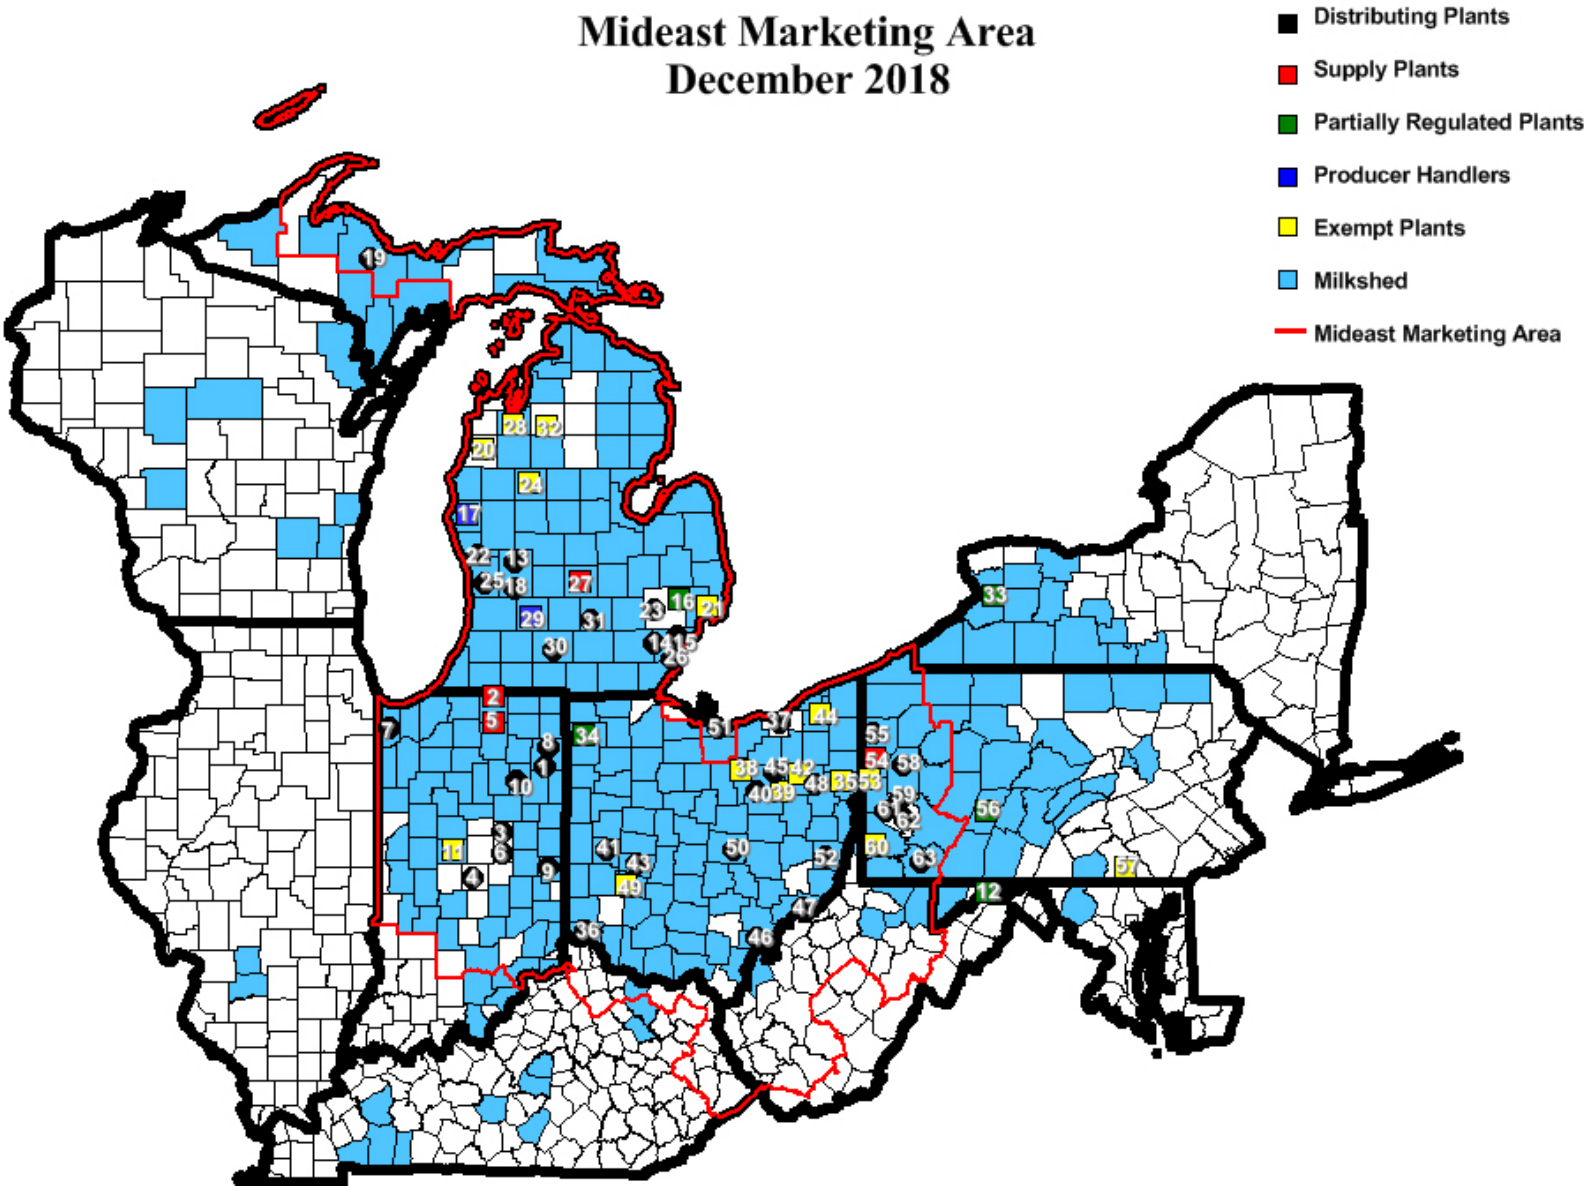

Mideast Marketing Area December 2018

Prepared By The Mideast Market Administrator's Office. Producer Milk also received from Georgia, Idaho, Mississippi, Tennessee, Texas, and Utah.

Midwest Marketing Area Plants for December 2018